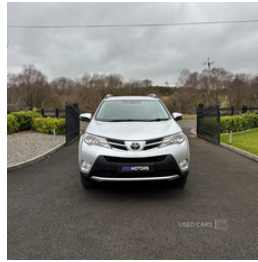

## Toyota RAV4 2.2 D-4D Invincible 5dr | Sep 2013

# £8,950

<b>Miles:</b>	93000
<b>Fuel Type:</b>	Diesel
<b>Transmission:</b>	Manual
<b>Colour:</b>	Silver
<b>Engine Size:</b>	2231
<b>CO2 Emission:</b>	149
<b>Tax Band:</b>	F (£215 p/a)
<b>Body Style:</b>	Sport utility vehicle
<b>Insurance group:</b>	29E
<b>Reg:</b>	GX63NPJ

Toyota RAV4 2.2 D-4D Invincible AWD in Tyrol Silver

2013 RAV4 in immaculate condition having covered only 93,000 miles

High spec jeep with:

- Keyless entry and start
- Cruise control
- Reversing camera
- Parking sensors
- Leather Heated seats
- Rear privacy glass
- 2keys