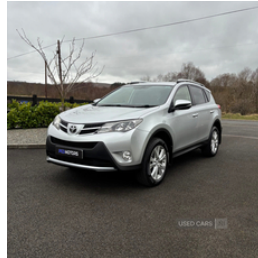

## Toyota RAV4 2.2 D-4D Invincible 5dr | Sep 2013

# £8,950

<b>Miles:</b>	93000
<b>Fuel Type:</b>	Diesel
<b>Transmission:</b>	Manual
<b>Colour:</b>	Silver
<b>Engine Size:</b>	2231
<b>CO2 Emission:</b>	149
<b>Tax Band:</b>	F (£215 p/a)
<b>Body Style:</b>	Sport utility vehicle
<b>Insurance group:</b>	29E
<b>Reg:</b>	GX63NPJ

Toyota RAV4 2.2 D-4D Invincible AWD in Tyrol Silver

2013 RAV4 in immaculate condition having covered only 93,000 miles

High spec jeep with:

- Keyless entry and start
- Cruise control
- Reversing camera
- Parking sensors
- Leather Heated seats
- Rear privacy glass
- 2keys