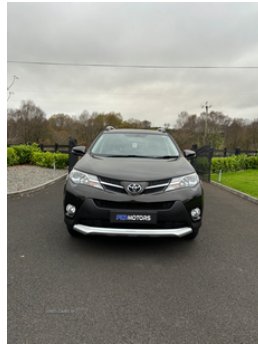

Toyota RAV4 2.2 D-4D Invincible 5dr | Mar 2015 4X4

Toyota RAV4 2.2 D-4D Invincible AWD

2015 RAV having covered only 88,550 miles with Toyota service history.

High spec jeep with:

- Keyless entry and start
- Cruise control
- Reversing camera
- Parking sensors
- Leather Heated seats
- 18" Diamond cut alloys
- Rear privacy glass
- 2keys

SOLD

Finance available.

07920004462 to arrange a viewing

Vehicle Features

3 rear headrests, 3 spoke steering wheel, 3x3 point rear seatbelts, 6 speakers, 12V socket, 60/40 split fold rear seat back, ABS/EBD, Active headrests, Alarm/immobiliser, Assist grips, Auto dimming interior mirror, Automatic headlights, Automatic rain sensing wipers, Auxiliary socket for external MP3 player,

Miles:	88550
Fuel Type:	Diesel
Transmission:	Manual
Colour:	Mahogany metallic
Engine Size:	2231
CO2 Emission:	149
Tax Band:	F (£210 p/a)
Body Style:	Sport utility vehicle
Insurance group:	29E
Reg:	LT15JWU