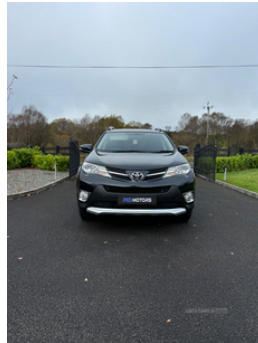

Toyota RAV4 2.0 D-4D Invincible 5dr 2WD | Jul 2015

£10,750

LOW MILEAGE

2015 RAV4 2.0 D-4D Invincible 2WD

Deep Titanium with only 70825miles and service history

Great spec jeep with:

- Keyless entry and start
- Heated Leather seats
- Cruise control
- Reversing camera
- Parking sensors
- 18" Diamond cut alloys
- Satnav
- Rear privacy glass
- Toyota side steps

Comes with 2x keys, fully serviced and mot'd

£10,750

07920004462

Vehicle Features

3 rear headrests, 3 spoke steering wheel, 3x3 point rear seatbelts, 6 speakers, 12V socket, 60/40 split fold rear seat back, ABS/EBD, Active headrests, Alarm/immobiliser, Assist grips, Auto dimming interior mirror, Automatic headlights, Automatic rain sensing wipers, Auxiliary socket for external MP3 player,

Miles:	70825
Fuel Type:	Diesel
Transmission:	Manual
Colour:	Grey
Engine Size:	1998
CO2 Emission:	128
Tax Band:	D (£160 p/a)
Body Style:	Sport utility vehicle
Insurance group:	27E
Reg:	HT15NVJ

Technical Specs