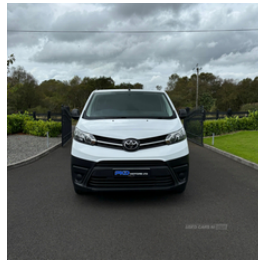

Toyota Proace 1.5D 120 Active Van | May 2023
LOW MILES

£16,950 + VAT

Miles:	19305
Fuel Type:	Diesel
Transmission:	Manual
Colour:	White
Engine Size:	1499
Tax Band:	Light goods vehicle (£335 p/a)
Body Style:	Van
Reg:	YS23UMF

2023 Toyota Proace Active Medium 1.5d 120bhp

As new condition with only 19305 miles. Comes with 2x keys and fully serviced, up to 10yr/100,000 mile warranty available through Toyota Relax scheme.

- Aircon
- Dab radio
- Twin side loading doors
- Ply lined in rear
- Extra load space through bulkhead hatch

This Toyota Proace offers reliability, practicality and performance. Ideal for business or personal use, with comfortable cabin and spacious cargo area. it definitely ticks alot of boxes

£16,950 +vat

07920004462