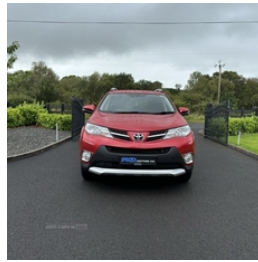

Toyota RAV4 2.2 D-4D Invincible 5dr | Dec 2014

FULL TOYOTA SERVICE HISTORY

£8,950

Miles:	101890
Fuel Type:	Diesel
Transmission:	Manual
Colour:	Vermillion
Engine Size:	2231
CO2 Emission:	149
Tax Band:	F (£210 p/a)
Body Style:	Sport utility vehicle
Insurance group:	29E
Reg:	SY64OVT

Technical Specs

DIMENSIONS

Length:	4570mm
Width:	1845mm
Height:	1660mm
Seats:	5
Luggage Capacity (Seats Up):	410L
Gross Weight:	2220KG
Max. Loading Weight:	615KG

PERFORMANCE & ECONOMY

Fuel Consum. (Urban Cold):	40.9MPG
Fuel Consum. (Extra Urban):	56.5MPG
Fuel Consum. (Combined):	49.6MPG
Fuel Tank Capacity:	60L
Number Of Gears:	6 SPEED
Top Speed:	118MPH
Acceleration 0-100 km/h:	9.6s
Engine Power BHP:	147.5BHP

2014 RAV4 2.2 D-4D Invincible AWD

Vermillion Red with 101,890miles and full Toyota service history

Great spec jeep with:

- Keyless entry and start
- Heated Leather seats
- Cruise control
- Reversing camera
- Parking sensors
- 18" Diamond cut alloys
- Satnav
- Rear privacy glass
- Toyota side steps