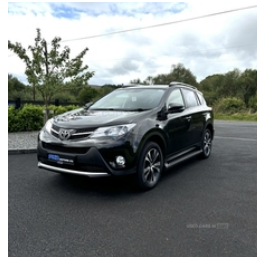

Toyota RAV4 2.0 D-4D Icon 5dr | Oct 2015

1 OWNER 4X4

Miles:	79000
Fuel Type:	Diesel
Transmission:	Manual
Colour:	Brown
Engine Size:	1998
CO2 Emission:	137
Tax Band:	E (£190 p/a)
Body Style:	Sport utility vehicle
Insurance group:	26E
Reg:	SB65CLN

Technical Specs

DIMENSIONS

Length:	4570mm
Width:	1845mm
Height:	1660mm
Seats:	5
Luggage Capacity (Seats Up):	410L
Gross Weight:	2190KG
Max. Loading Weight:	605KG

PERFORMANCE & ECONOMY

Fuel Consum. (Urban Cold):	44.8MPG
Fuel Consum. (Extra Urban):	60.1MPG
Fuel Consum. (Combined):	53.3MPG
Fuel Tank Capacity:	60L
Number Of Gears:	6 SPEED
Top Speed:	112MPH
Acceleration 0-100 km/h:	10.5s
Engine Power BHP:	122BHP

2015 RAV4 2.0 ICON AWD. 1 Owner with only 79000 miles and service history, Great spec including: Reversing camera, Sat nav, Dab radio, 18"Diamond cut alloys, Toyota side steps.

SOLD

Call 07920004462 to arrange a viewing