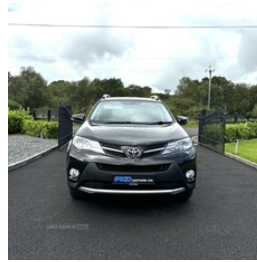

Toyota RAV4 2.0 D-4D Icon 5dr | Oct 2015

1 OWNER 4X4

Miles:	79000
Fuel Type:	Diesel
Transmission:	Manual
Colour:	Brown
Engine Size:	1998
CO2 Emission:	137
Tax Band:	E (£190 p/a)
Body Style:	Sport utility vehicle
Insurance group:	26E
Reg:	SB65CLN

Technical Specs

DIMENSIONS

Length:	4570mm
Width:	1845mm
Height:	1660mm
Seats:	5
Luggage Capacity (Seats Up):	410L
Gross Weight:	2190KG
Max. Loading Weight:	605KG

PERFORMANCE & ECONOMY

Fuel Consum. (Urban Cold):	44.8MPG
Fuel Consum. (Extra Urban):	60.1MPG
Fuel Consum. (Combined):	53.3MPG
Fuel Tank Capacity:	60L
Number Of Gears:	6 SPEED
Top Speed:	112MPH
Acceleration 0-100 km/h:	10.5s
Engine Power BHP:	122BHP

2015 RAV4 2.0 ICON AWD. 1 Owner with only 79000 miles and service history, Great spec including: Reversing camera, Sat nav, Dab radio, 18"Diamond cut alloys, Toyota side steps.

SOLD

Call 07920004462 to arrange a viewing