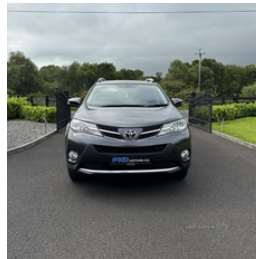

Toyota RAV4 2.2 D-4D Invincible 5dr | Oct 2013

LOW MILES, AWD

Miles:	33615
Fuel Type:	Diesel
Transmission:	Manual
Colour:	Grey
Engine Size:	2231
CO2 Emission:	149
Tax Band:	F (£210 p/a)
Body Style:	Sport utility vehicle
Insurance group:	29E
Reg:	MJ63ZGM

Technical Specs

DIMENSIONS

Length:	4570mm
Width:	1845mm
Height:	1660mm
Seats:	5
Luggage Capacity (Seats Up):	410L
Gross Weight:	2190KG
Max. Loading Weight:	575KG

PERFORMANCE & ECONOMY

Fuel Consum. (Urban Cold):	40.9MPG
Fuel Consum. (Extra Urban):	56.5MPG
Fuel Consum. (Combined):	49.6MPG
Fuel Tank Capacity:	60L
Number Of Gears:	6 SPEED
Top Speed:	118MPH
Acceleration 0-100 km/h:	9.6s
Engine Power BHP:	147.5BHP

2013 RAV4 2.2 D-4D Invincible AWD

Decuma Grey, 33,615 miles with full service history

High spec jeep with:

- Keyless entry and start
- Cruise control
- Reversing camera
- Parking sensors
- Leather Heated seats
- Satnav
- Rear privacy glass
- Comes with 2 keys and full year Mot