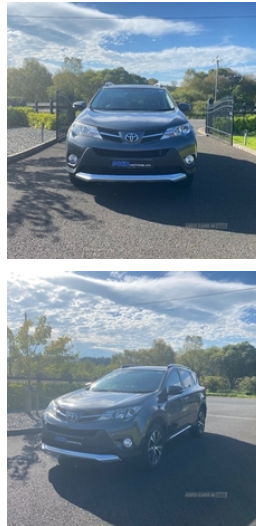

Toyota RAV4 2.2 D-4D Invincible 5dr | Apr 2015

1 OWNER

Toyota RAV4 2.2 D-4D Invincible 4x4 in Decuma Grey

2015, 1 Owner with 79900 miles and Toyota Service History

Leather interior
 Cruise control
 Reversing camera
 DAB radio
 Rear privacy glass
 18" Alloys
 2x Keys

£SOLD

Finance available, contact for personal quote

07920004462 to arrange a viewing

Vehicle Features

3 rear headrests, 3 spoke steering wheel, 3x3 point rear seatbelts, 6 speakers, 12V socket, 60/40 split fold rear seat back, ABS/EBD, Active headrests, Alarm/immobiliser, Assist grips, Auto dimming interior mirror, Automatic headlights, Automatic rain sensing wipers, Auxiliary socket for external MP3 player, Bluetooth system, Body colour door handles, Body colour door mirrors, Brake assist function, Cargo net, Child proof door locks, Chromed back door plate, Chrome strip on lower grille, Chrome trim to front bumper, Coat hooks, Cruise control, Cupholders,

Miles:	79900
Fuel Type:	Diesel
Transmission:	Manual
Colour:	Grey
Engine Size:	2231
CO2 Emission:	149
Tax Band:	F (£200 p/a)
Body Style:	Sport utility vehicle
Insurance group:	29E
Reg:	PX15ZZR

Technical Specs