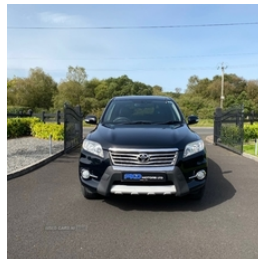

Toyota RAV4 2.2 D-4D XT-R 5dr | Jul 2011

Miles:	92260
Fuel Type:	Diesel
Transmission:	Manual
Colour:	Black
Engine Size:	2231
CO2 Emission:	159
Tax Band:	G (£240 p/a)
Body Style:	Sport utility vehicle
Insurance group:	26E
Reg:	ND11YOV