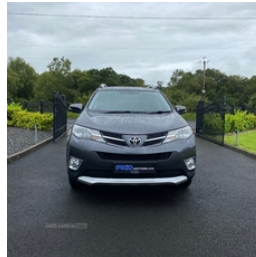

Toyota RAV4 2.0 D-4D Invincible 5dr | Jul 2015

1 OWNER

£9,950

| | |
|-------------------------|-----------------------|
| Miles: | 114205 |
| Fuel Type: | Diesel |
| Transmission: | Manual |
| Colour: | Grey |
| Engine Size: | 1998 |
| CO2 Emission: | 137 |
| Tax Band: | E (£180 p/a) |
| Body Style: | Sport utility vehicle |
| Insurance group: | 26E |
| Reg: | YK15CRG |

Toyota RAV4 2.0 D-4D Invincible 4x4 in Decuma Grey

2015, 1 Owner with 114205miles and Toyota Service History

- Leather interior
- Cruise control
- Reversing camera
- DAB radio
- Rear privacy glass
- 18" Alloys
- Toyota side steps
- 2x Keys