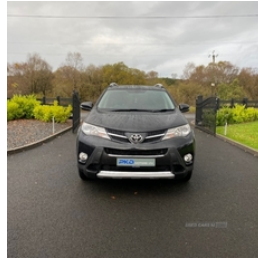

Toyota RAV4 2.2 D-4D Invincible 5dr | Nov 2013
4X4

£10,750

Miles:	91650
Fuel Type:	Diesel
Transmission:	Manual
Colour:	Black
Engine Size:	2231
CO2 Emission:	149
Tax Band:	F (£180 p/a)
Body Style:	Sport utility vehicle
Insurance group:	29E
Reg:	LD63SYE

Technical Specs

DIMENSIONS

Length:	4570mm
Width:	1845mm
Height:	1660mm
Seats:	5
Luggage Capacity (Seats Up):	410L
Gross Weight:	2190KG
Max. Loading Weight:	575KG
Max. Loading Weight:	575KG

PERFORMANCE & ECONOMY

2013 Toyota RAV4 2.2 D-4D invincible AWD in Black Mica Metallic having covered 91650 miles with Toyota service history.

High spec jeep with:

- Keyless entry and start
- Cruise control
- Reversing camera
- Parking sensors
- Leather Heated seats
- 18" alloys
- Rear privacy glass
- 2keys