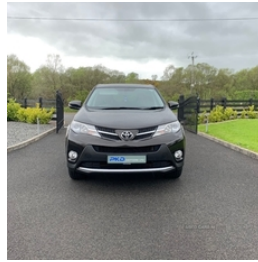

Toyota RAV4 2.0 D-4D Icon 5dr 2WD | Oct 2015

£11,750

-Toyota RAV4 2.0 D-4D Icon 2wd in Mahogany metallic

-2015 having covered only 78355 miles with full service history.

- Cruise control
- Reversing camera
- DAB radio
- Rear privacy glass
- 18" Diamond cut alloys
- 2x keys

Miles:	78355
Fuel Type:	Diesel
Transmission:	Manual
Colour:	Brown
Engine Size:	1998
CO2 Emission:	128
Tax Band:	D (£135 p/a)
Body Style:	Sport utility vehicle
Insurance group:	26E
Reg:	CE65YTT

Technical Specs